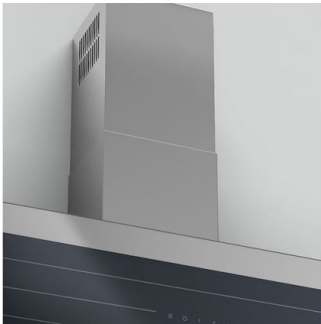

_telescopic chimney kit
2454 000