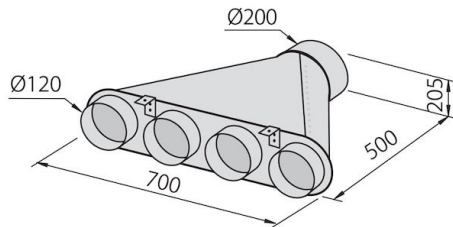

Collector for 4 pipes
2525 000