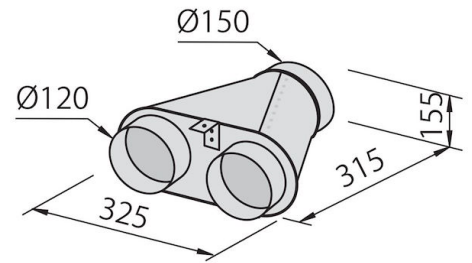

Collector for 2 pipes
2523 000