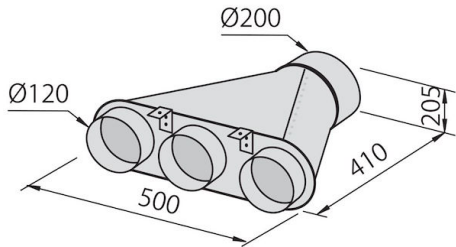

Collector for 3 pipes
2524 000